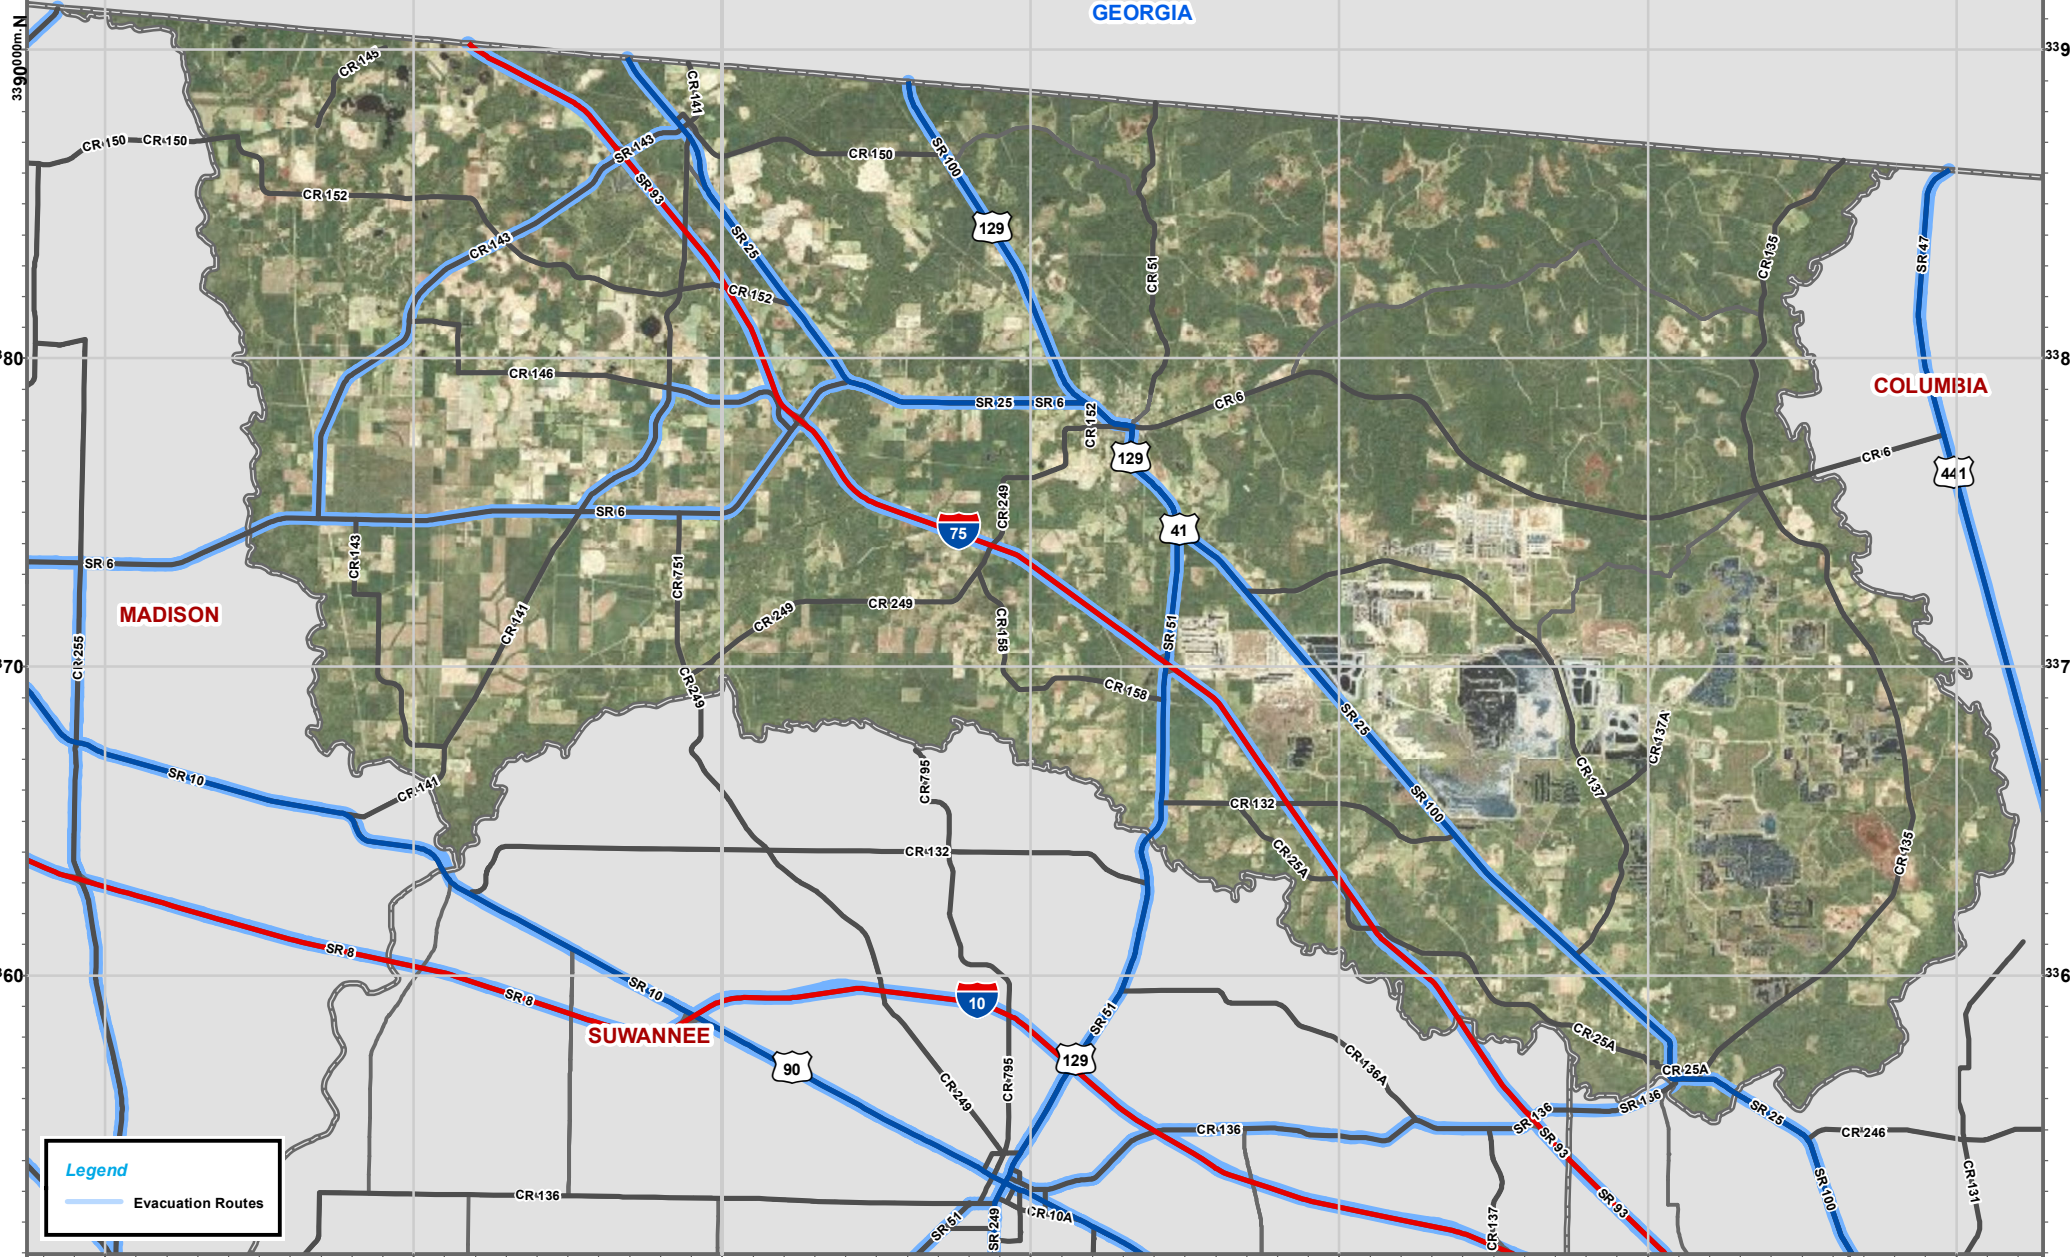

280000m.E 290 300 310 320 330 340

Disclaimer: Map is intended for reference only
No warranty for accuracy provided

Created By: GIS Section
Requested By: Standard Map Product
Date: 7/20/2011
Time: 5:52:10 PM
Path: S:\Projects\EvacRoute_SurgeZone_Maps\07_2011\Evac_Routes_Zones\MXD\HAMILTON.mxd

HAMILTON EVACUATION ROUTES