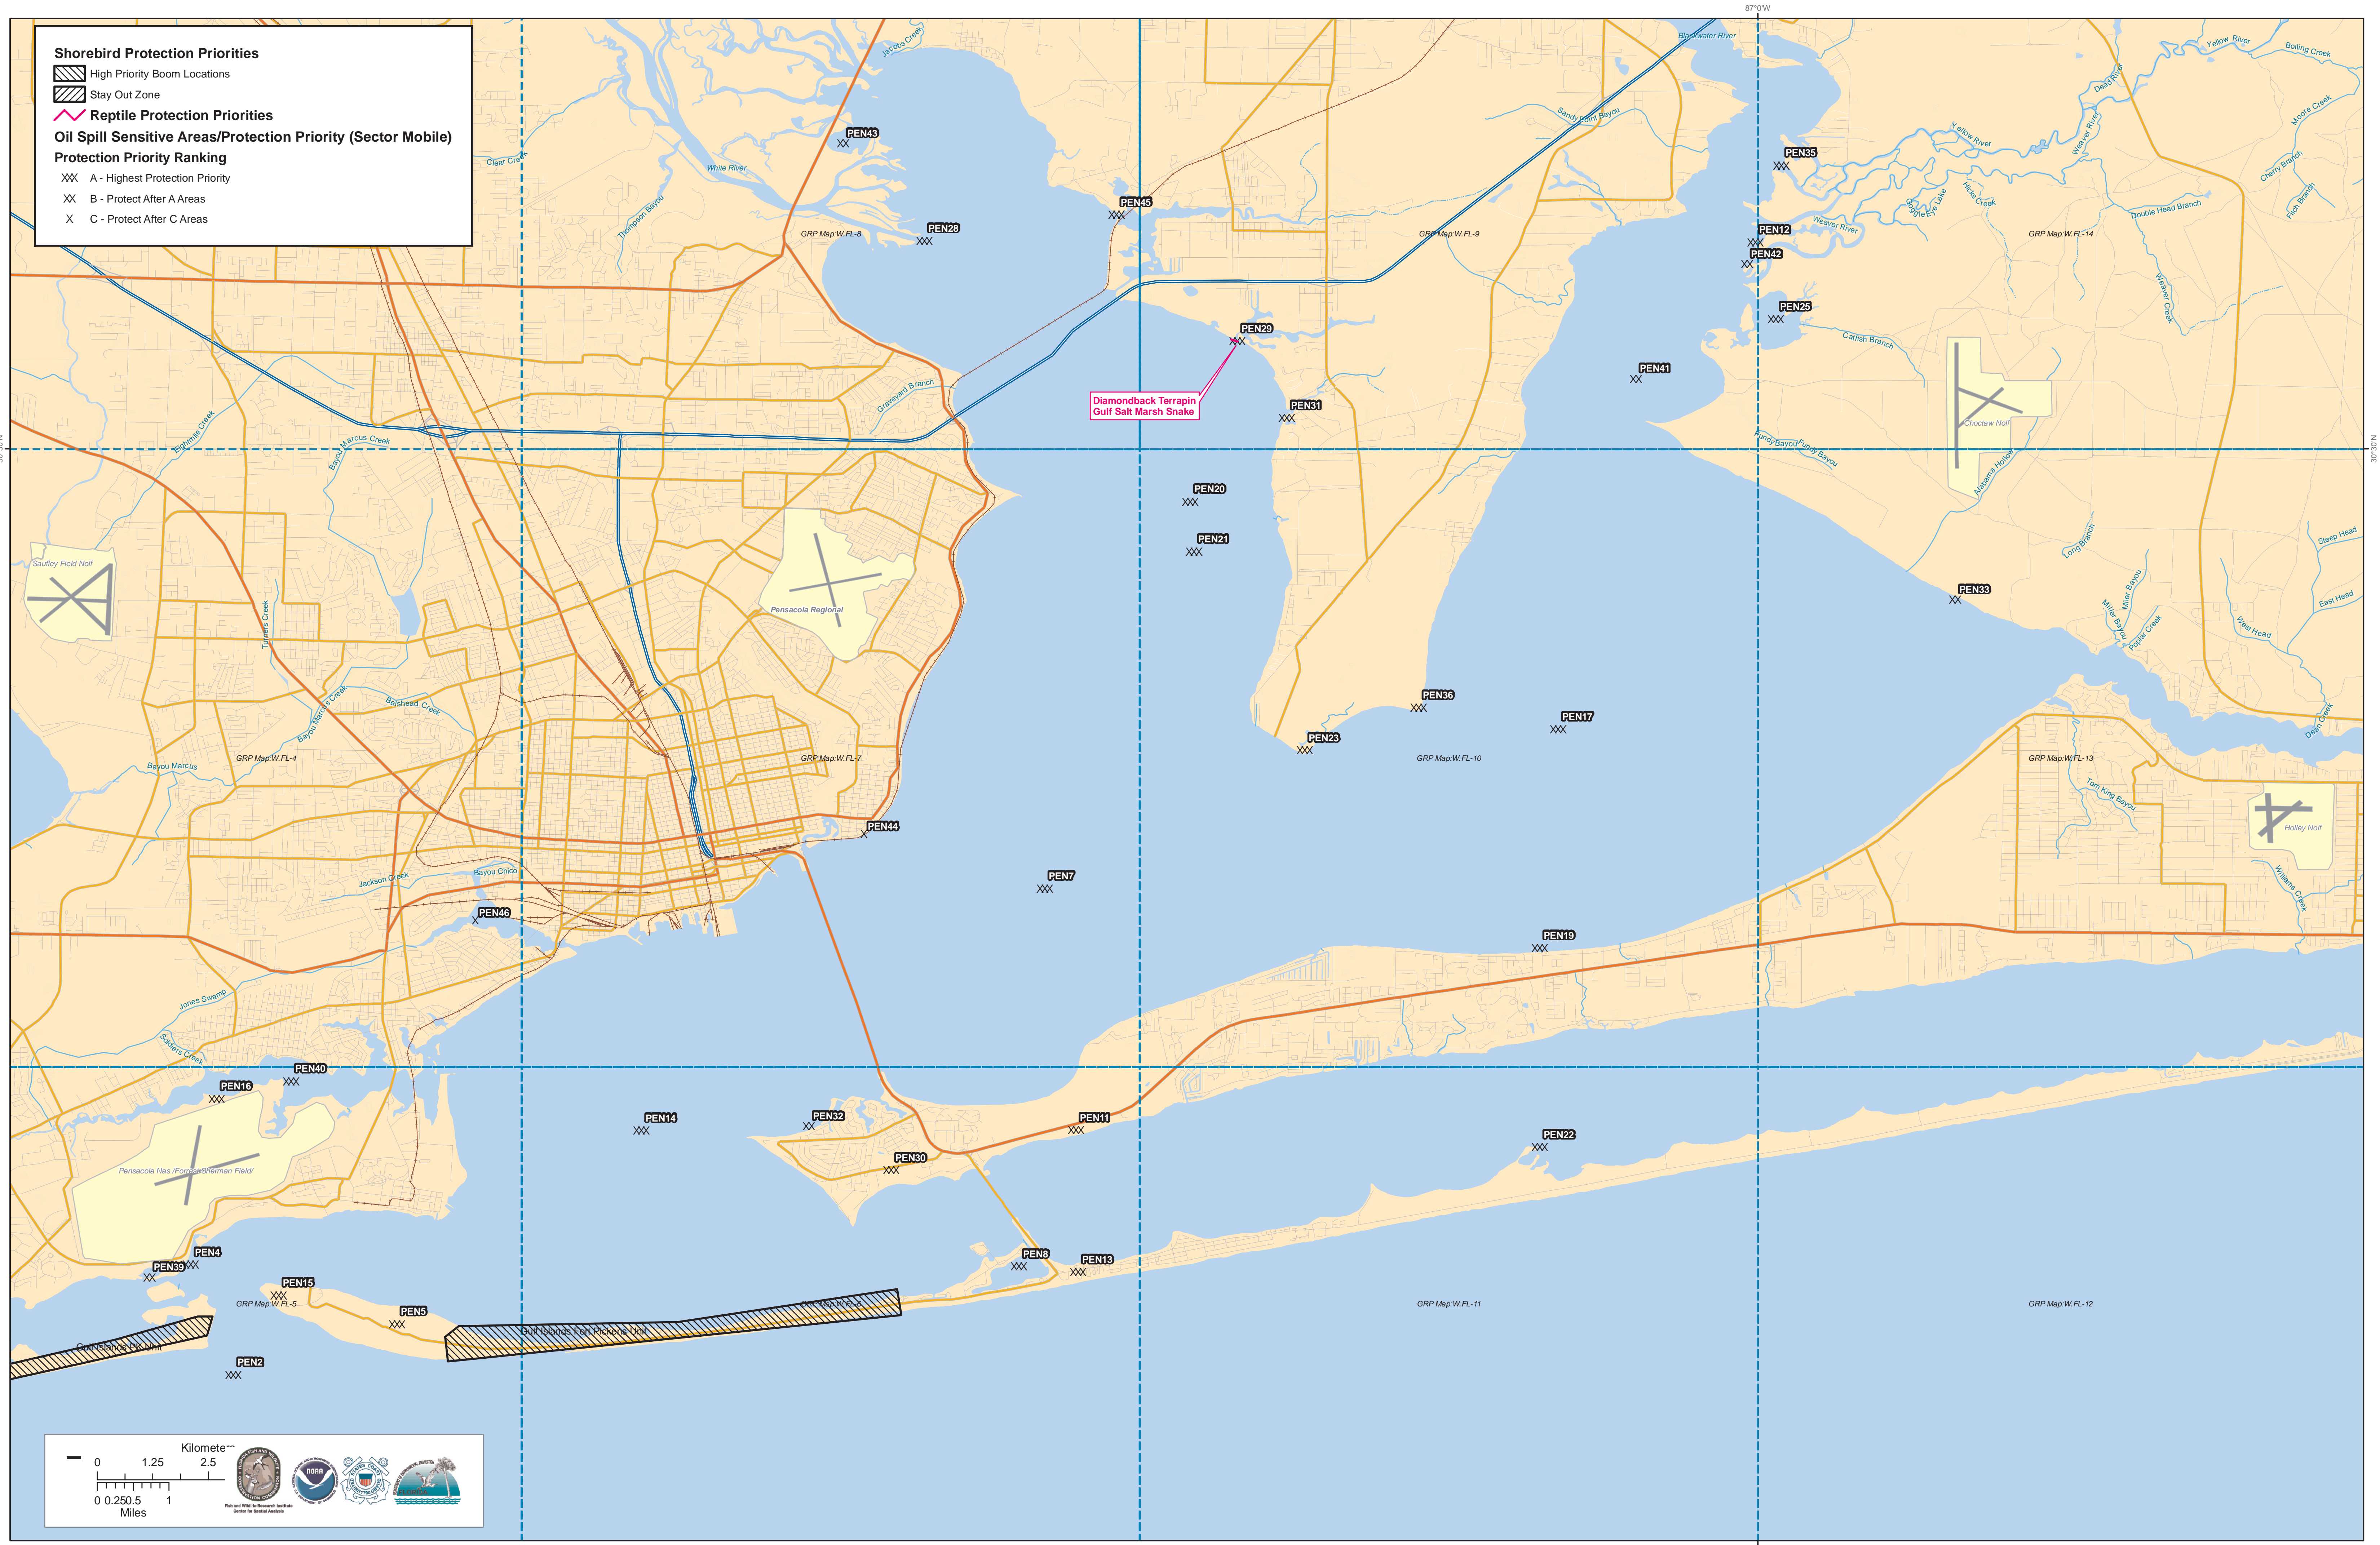

Shorebird Protection Priorities

- High Priority Boom Locations
- Stay Out Zone

Oil Spill Sensitive Areas/Protection Priority (Sector Mobile)

Reptile Protection Priorities

Protection Priority Ranking

- XXX A - Highest Protection Priority
- XX B - Protect After A Areas
- X C - Protect After C Areas

Diamondback Terrapin
Gulf Salt Marsh Snake

0 1.25 2.5 Kilometers
0 0.25 0.5 1 Miles