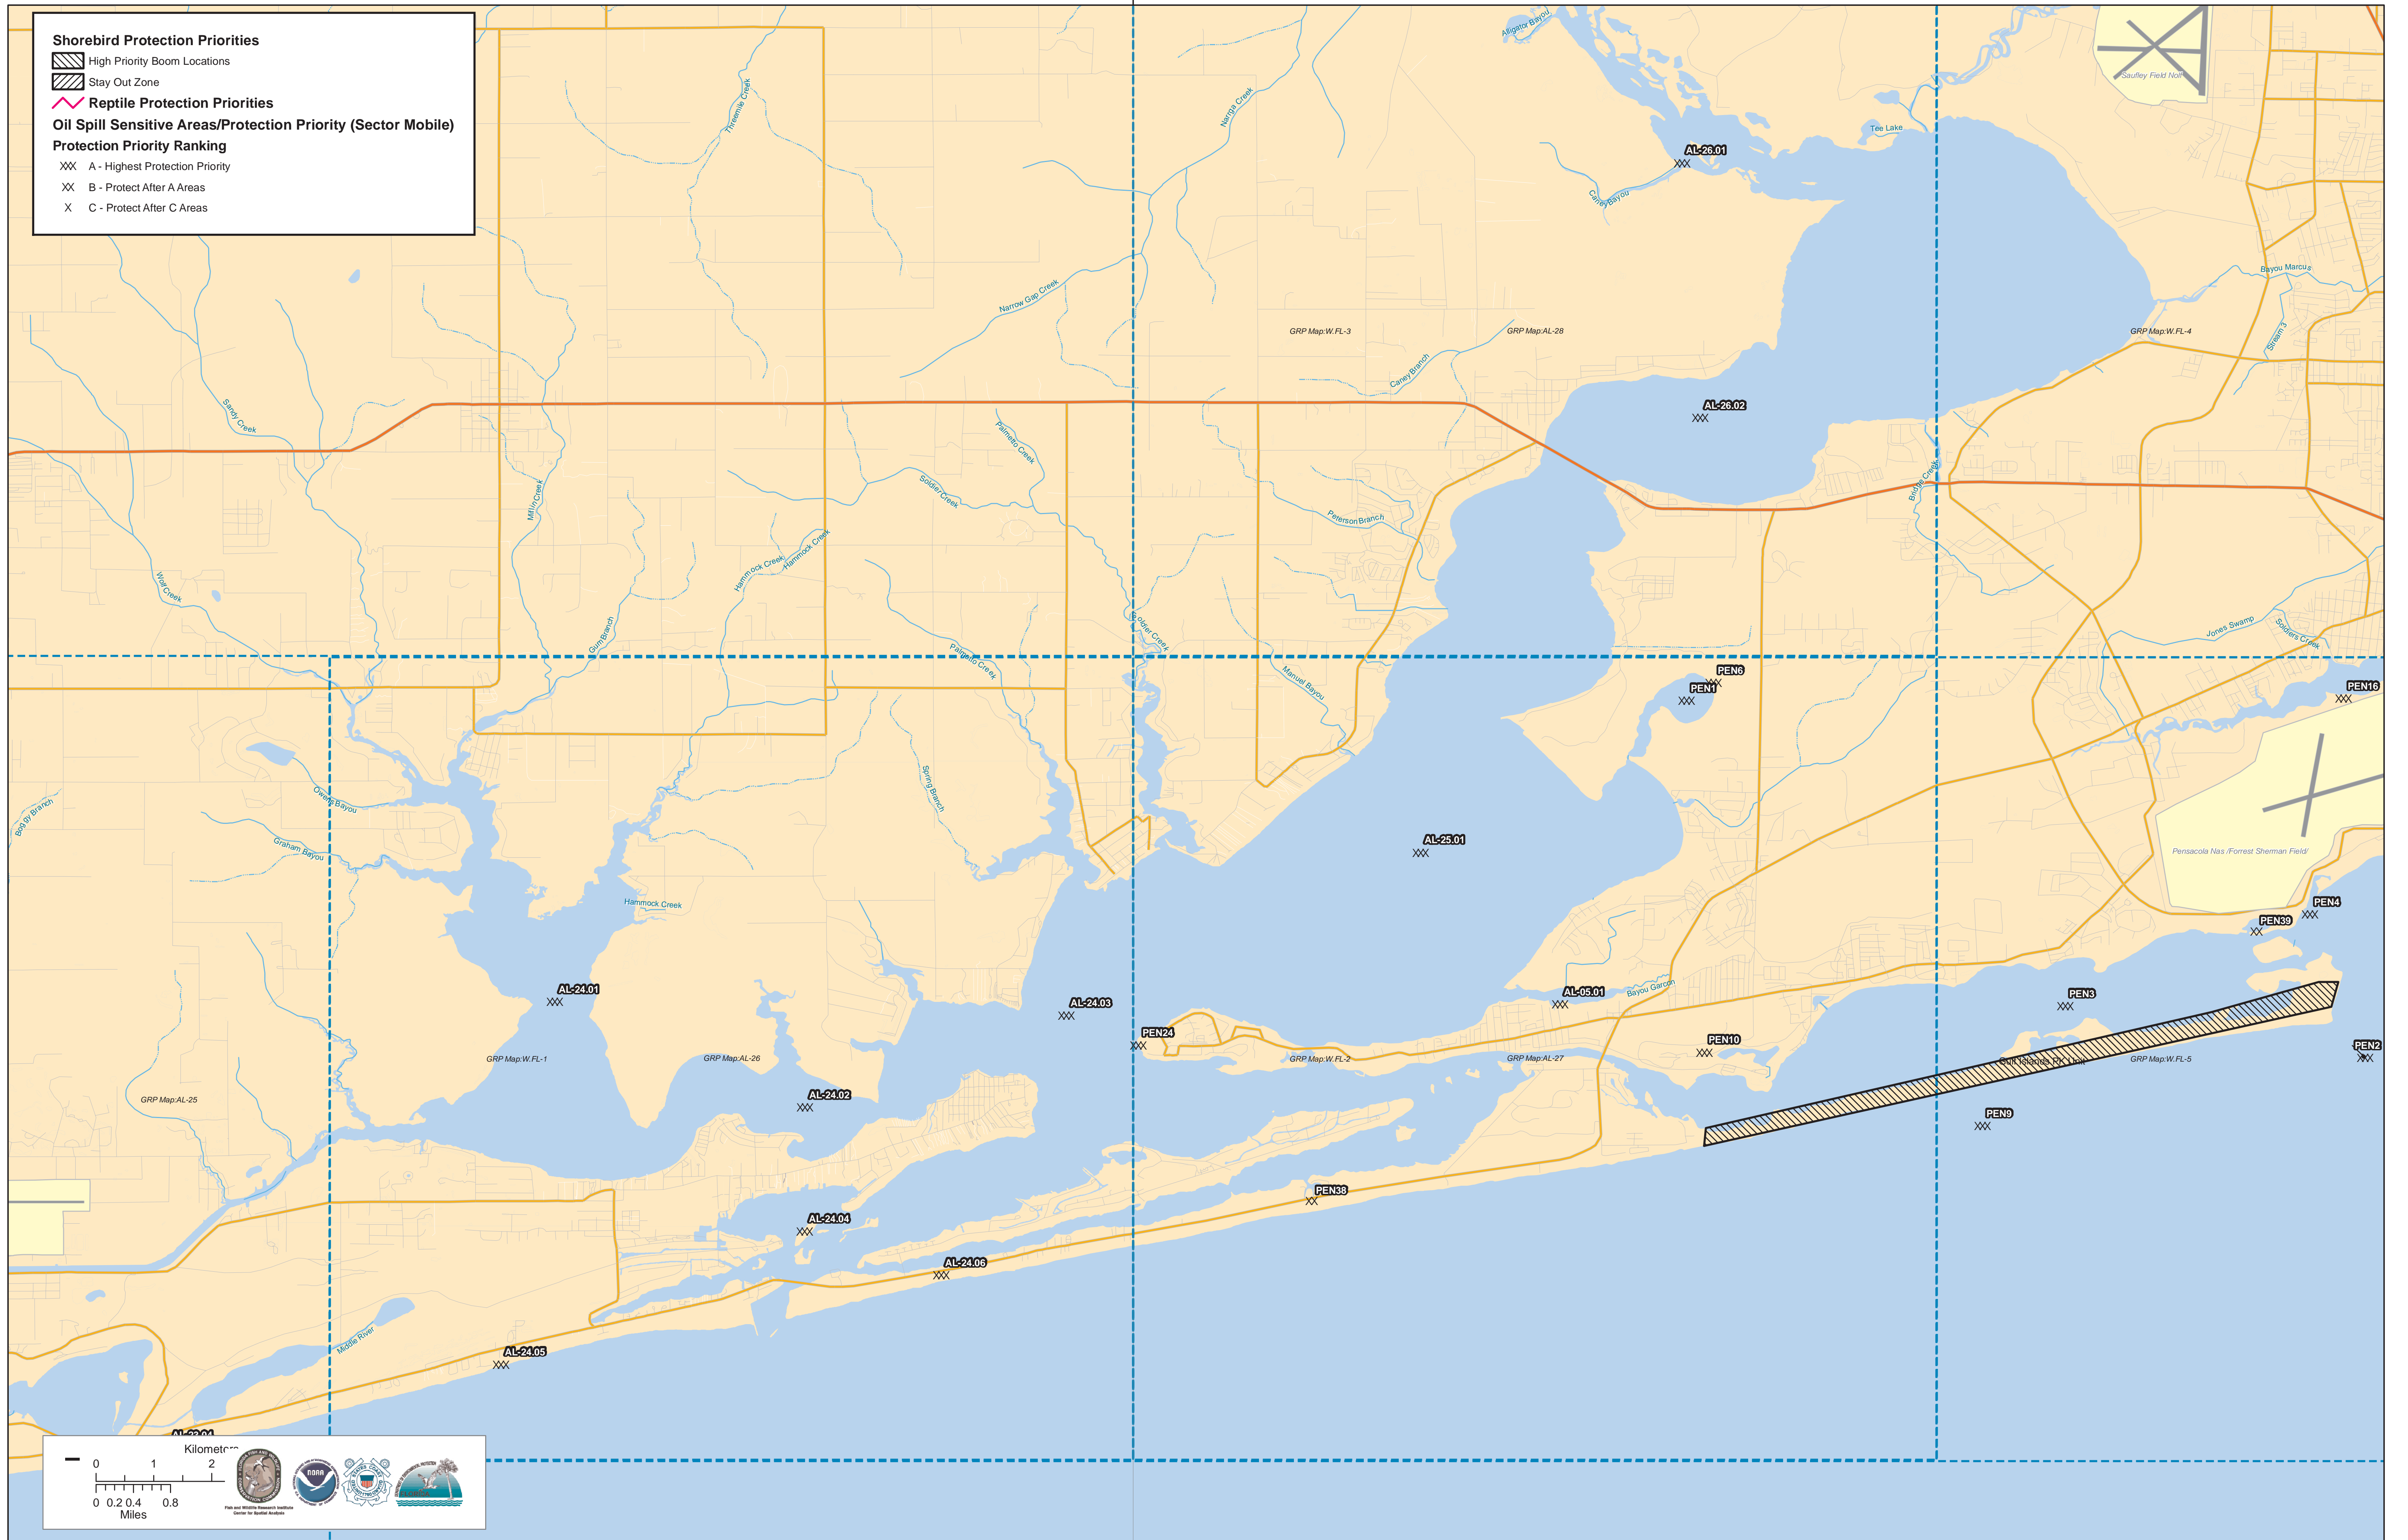

Shorebird Protection Priorities

- High Priority Boom Locations
- Stay Out Zone

Reptile Protection Priorities

- Reptile Protection Priorities

Oil Spill Sensitive Areas/Protection Priority (Sector Mobile)

Protection Priority Ranking

- XXX A - Highest Protection Priority
- XX B - Protect After A Areas
- X C - Protect After C Areas

0 1 2 Kilometers
0 0.2 0.4 0.8 Miles

87°30'W

87°30'W