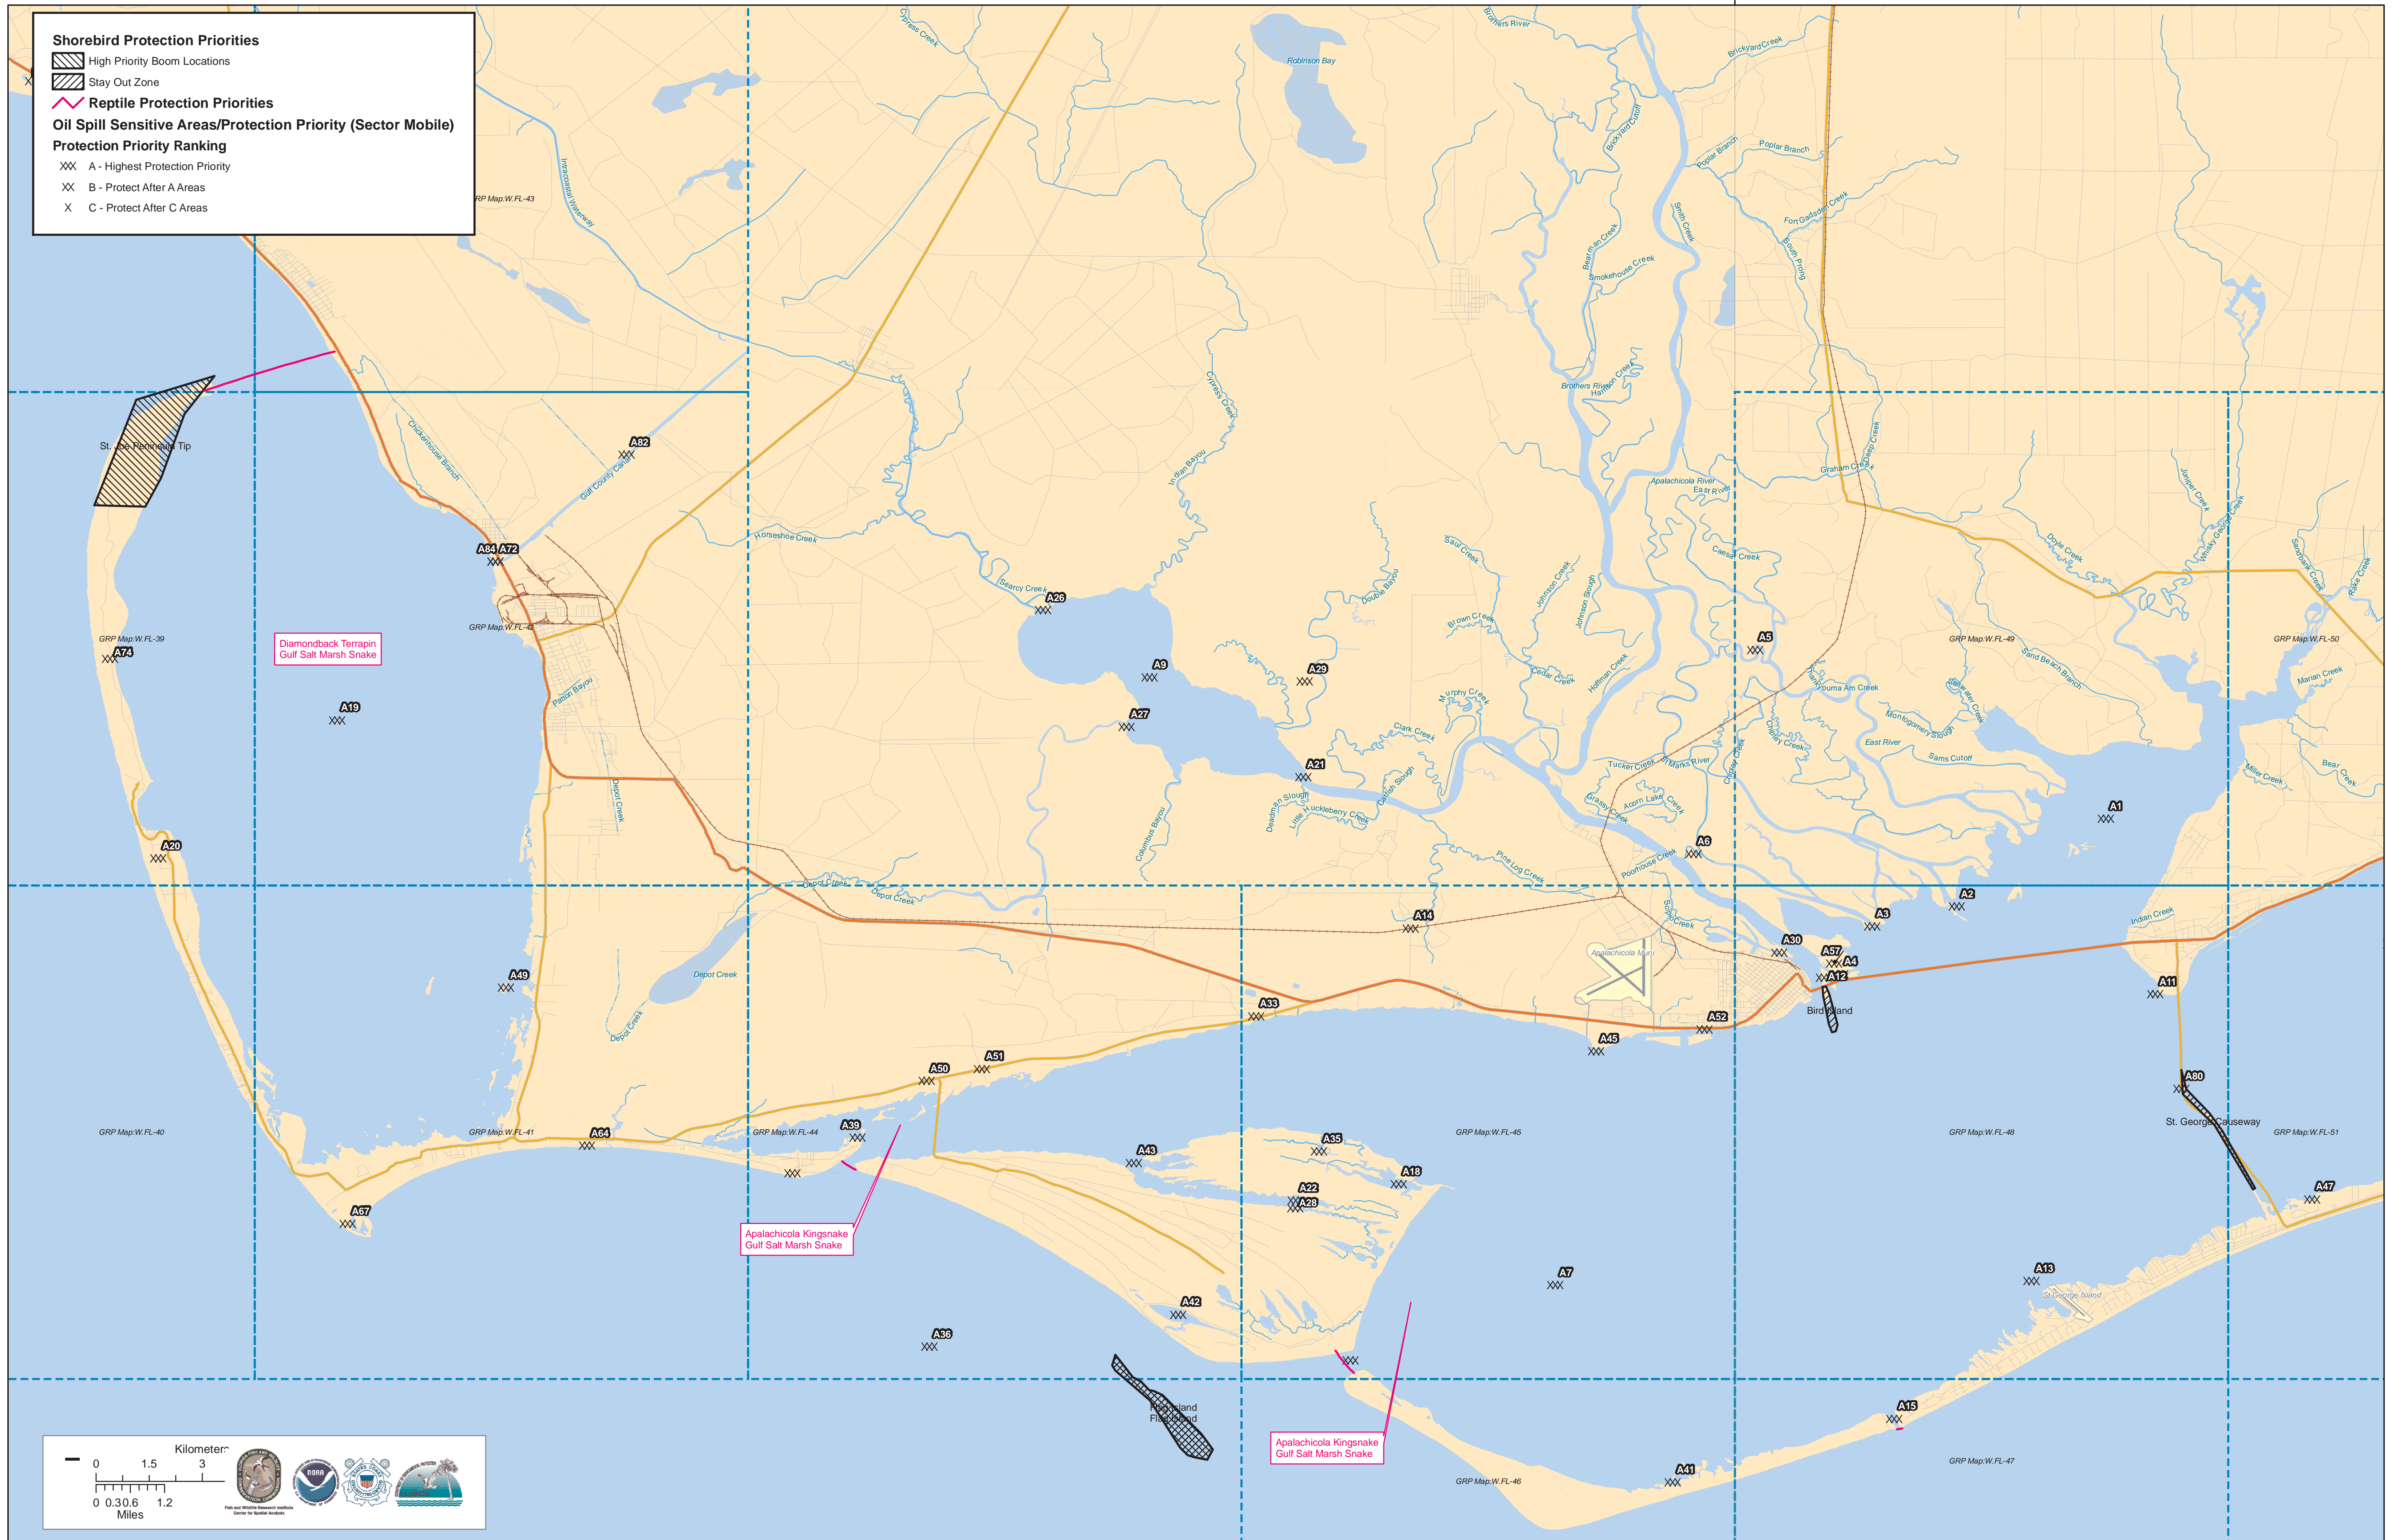

Shorebird Protection Priorities

- High Priority Boom Locations
- Stay Out Zone

Reptile Protection Priorities

- Oil Spill Sensitive Areas/Protection Priority (Sector Mobile)

Protection Priority Ranking

- XXX A - Highest Protection Priority
- XX B - Protect After A Areas
- X C - Protect After C Areas

0 1.5 3 Kilometers
0 0.306 1.2 Miles

Florida Department of Environmental Protection
NOAA
U.S. Fish and Wildlife Service
U.S. Environmental Protection Agency