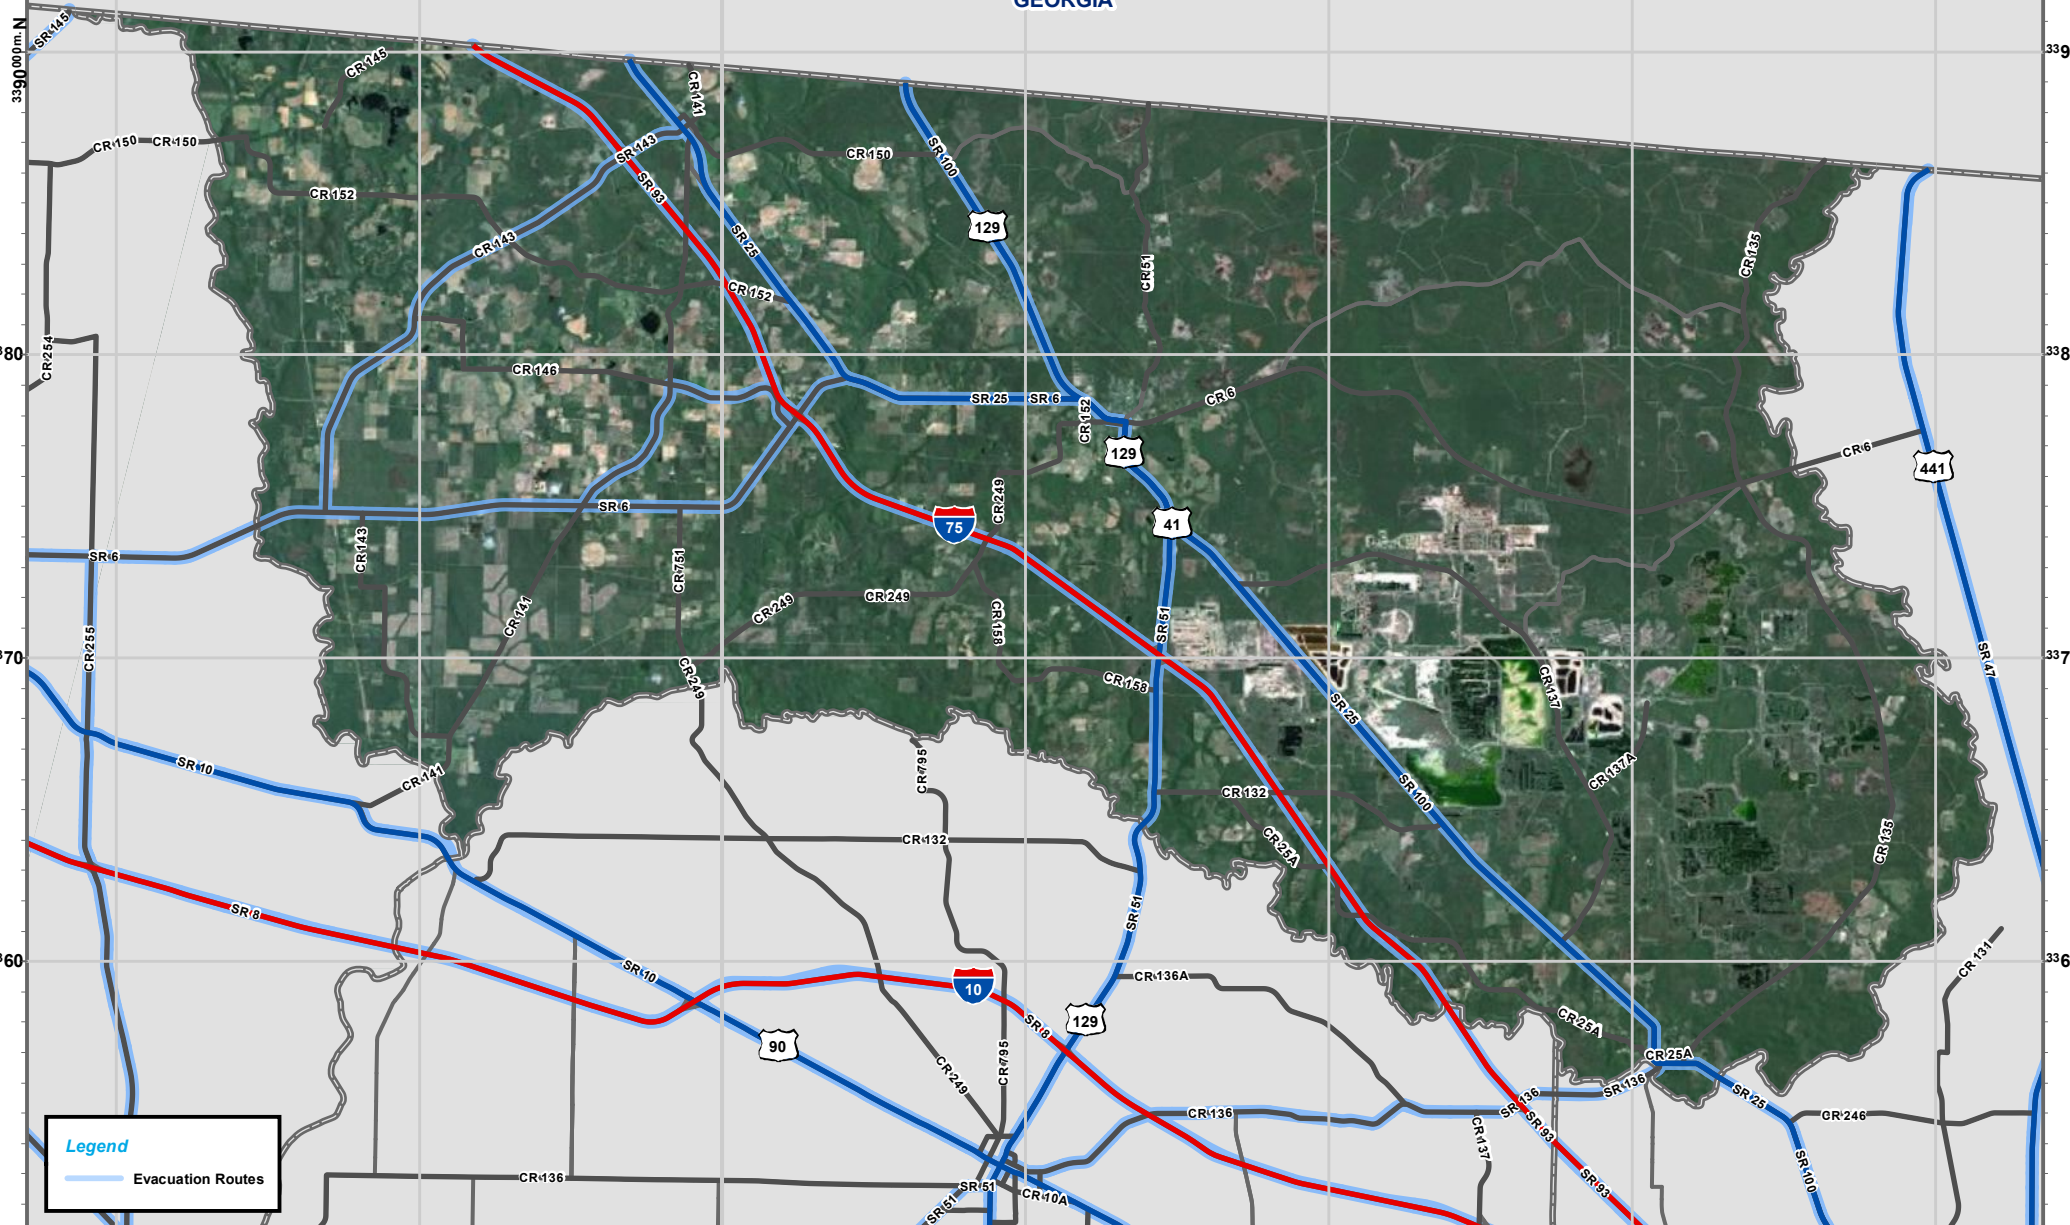

280000m.E 290 300 310 320 330 340

GEORGIA

**Legend**

- Evacuation Routes

Disclaimer: Map is intended for reference only  
 No warranty for accuracy provided

Created By: GIS Section  
 Requested By: Standard Map Product  
 Date: 5/18/2012  
 Time: 3:30:50 PM

Path: S:\Projects\EvacRoute\_SurgeZone\_Maps\2012\_DDP\_MXDsl\Evac\_Routes\_Zones\MXDsl\Evac\_Routes\UTM17\_Landscape.mxd

# HAMILTON EVACUATION ROUTES