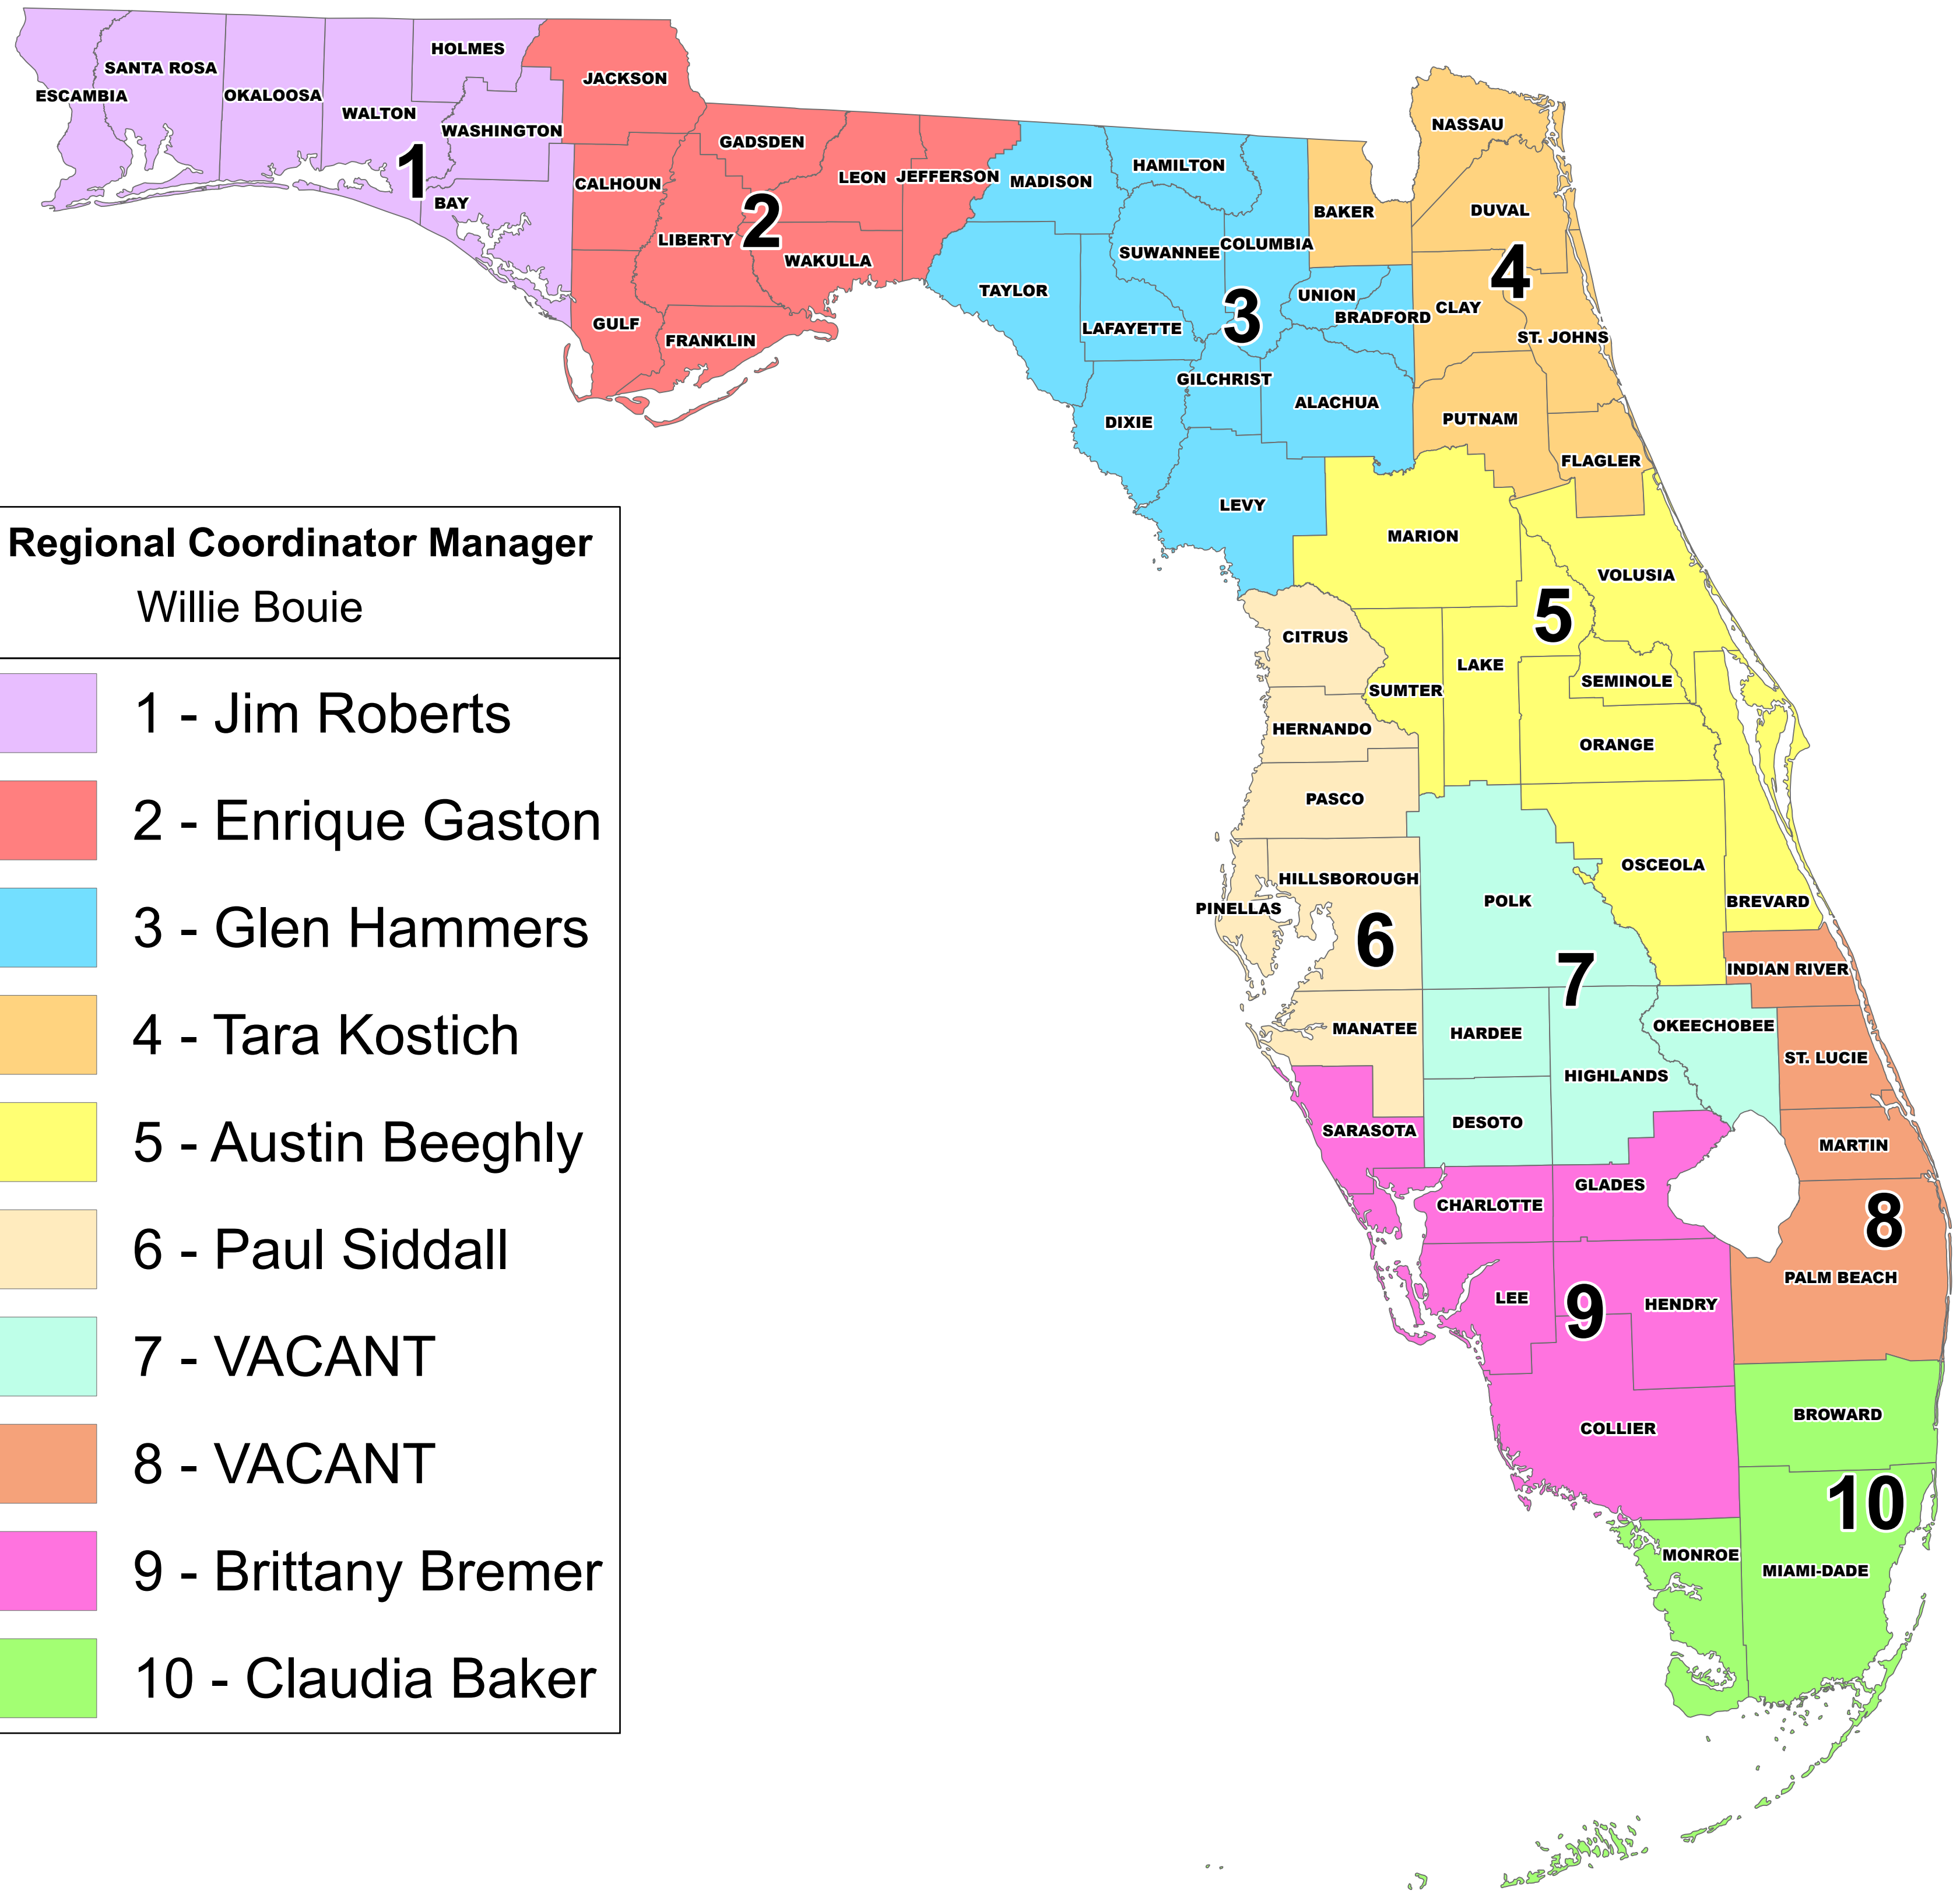

DEM Regional Coordinator Manager
Willie Bouie

- 1 - Jim Roberts
- 2 - Enrique Gaston
- 3 - Glen Hammers
- 4 - Tara Kostich
- 5 - Austin Beeghly
- 6 - Paul Siddall
- 7 - VACANT
- 8 - VACANT
- 9 - Brittany Bremer
- 10 - Claudia Baker